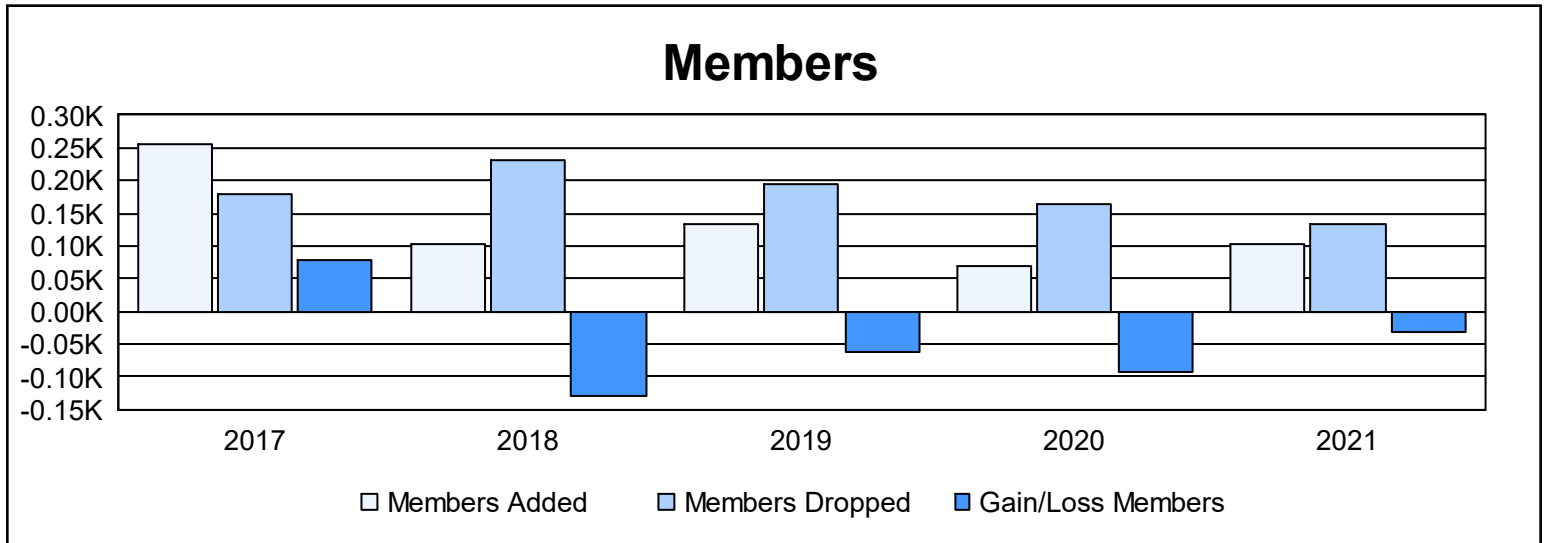

Year	New Clubs	Dropped Clubs	Gain/ Loss Clubs	New Members	Charter Members	Reinstate Members	Transfer Members	Total Member Added	Total Members Dropped	Gain/ Loss Members
2016-2017	2	1	1	187	52	7	11	257	180	77
2017-2018	0	1	-1	98	0	1	5	104	232	-128
2018-2019	0	4	-4	111	3	8	10	132	193	-61
2019-2020	0	1	-1	66	0	3	1	70	163	-93
2020-2021	0	2	-2	76	1	19	6	102	133	-31
<b>Average</b>	<b>0</b>	<b>2</b>	<b>-1</b>	<b>108</b>	<b>11</b>	<b>8</b>	<b>7</b>	<b>133</b>	<b>180</b>	<b>-47</b>

### Membership Composition June 2021 Cumulative